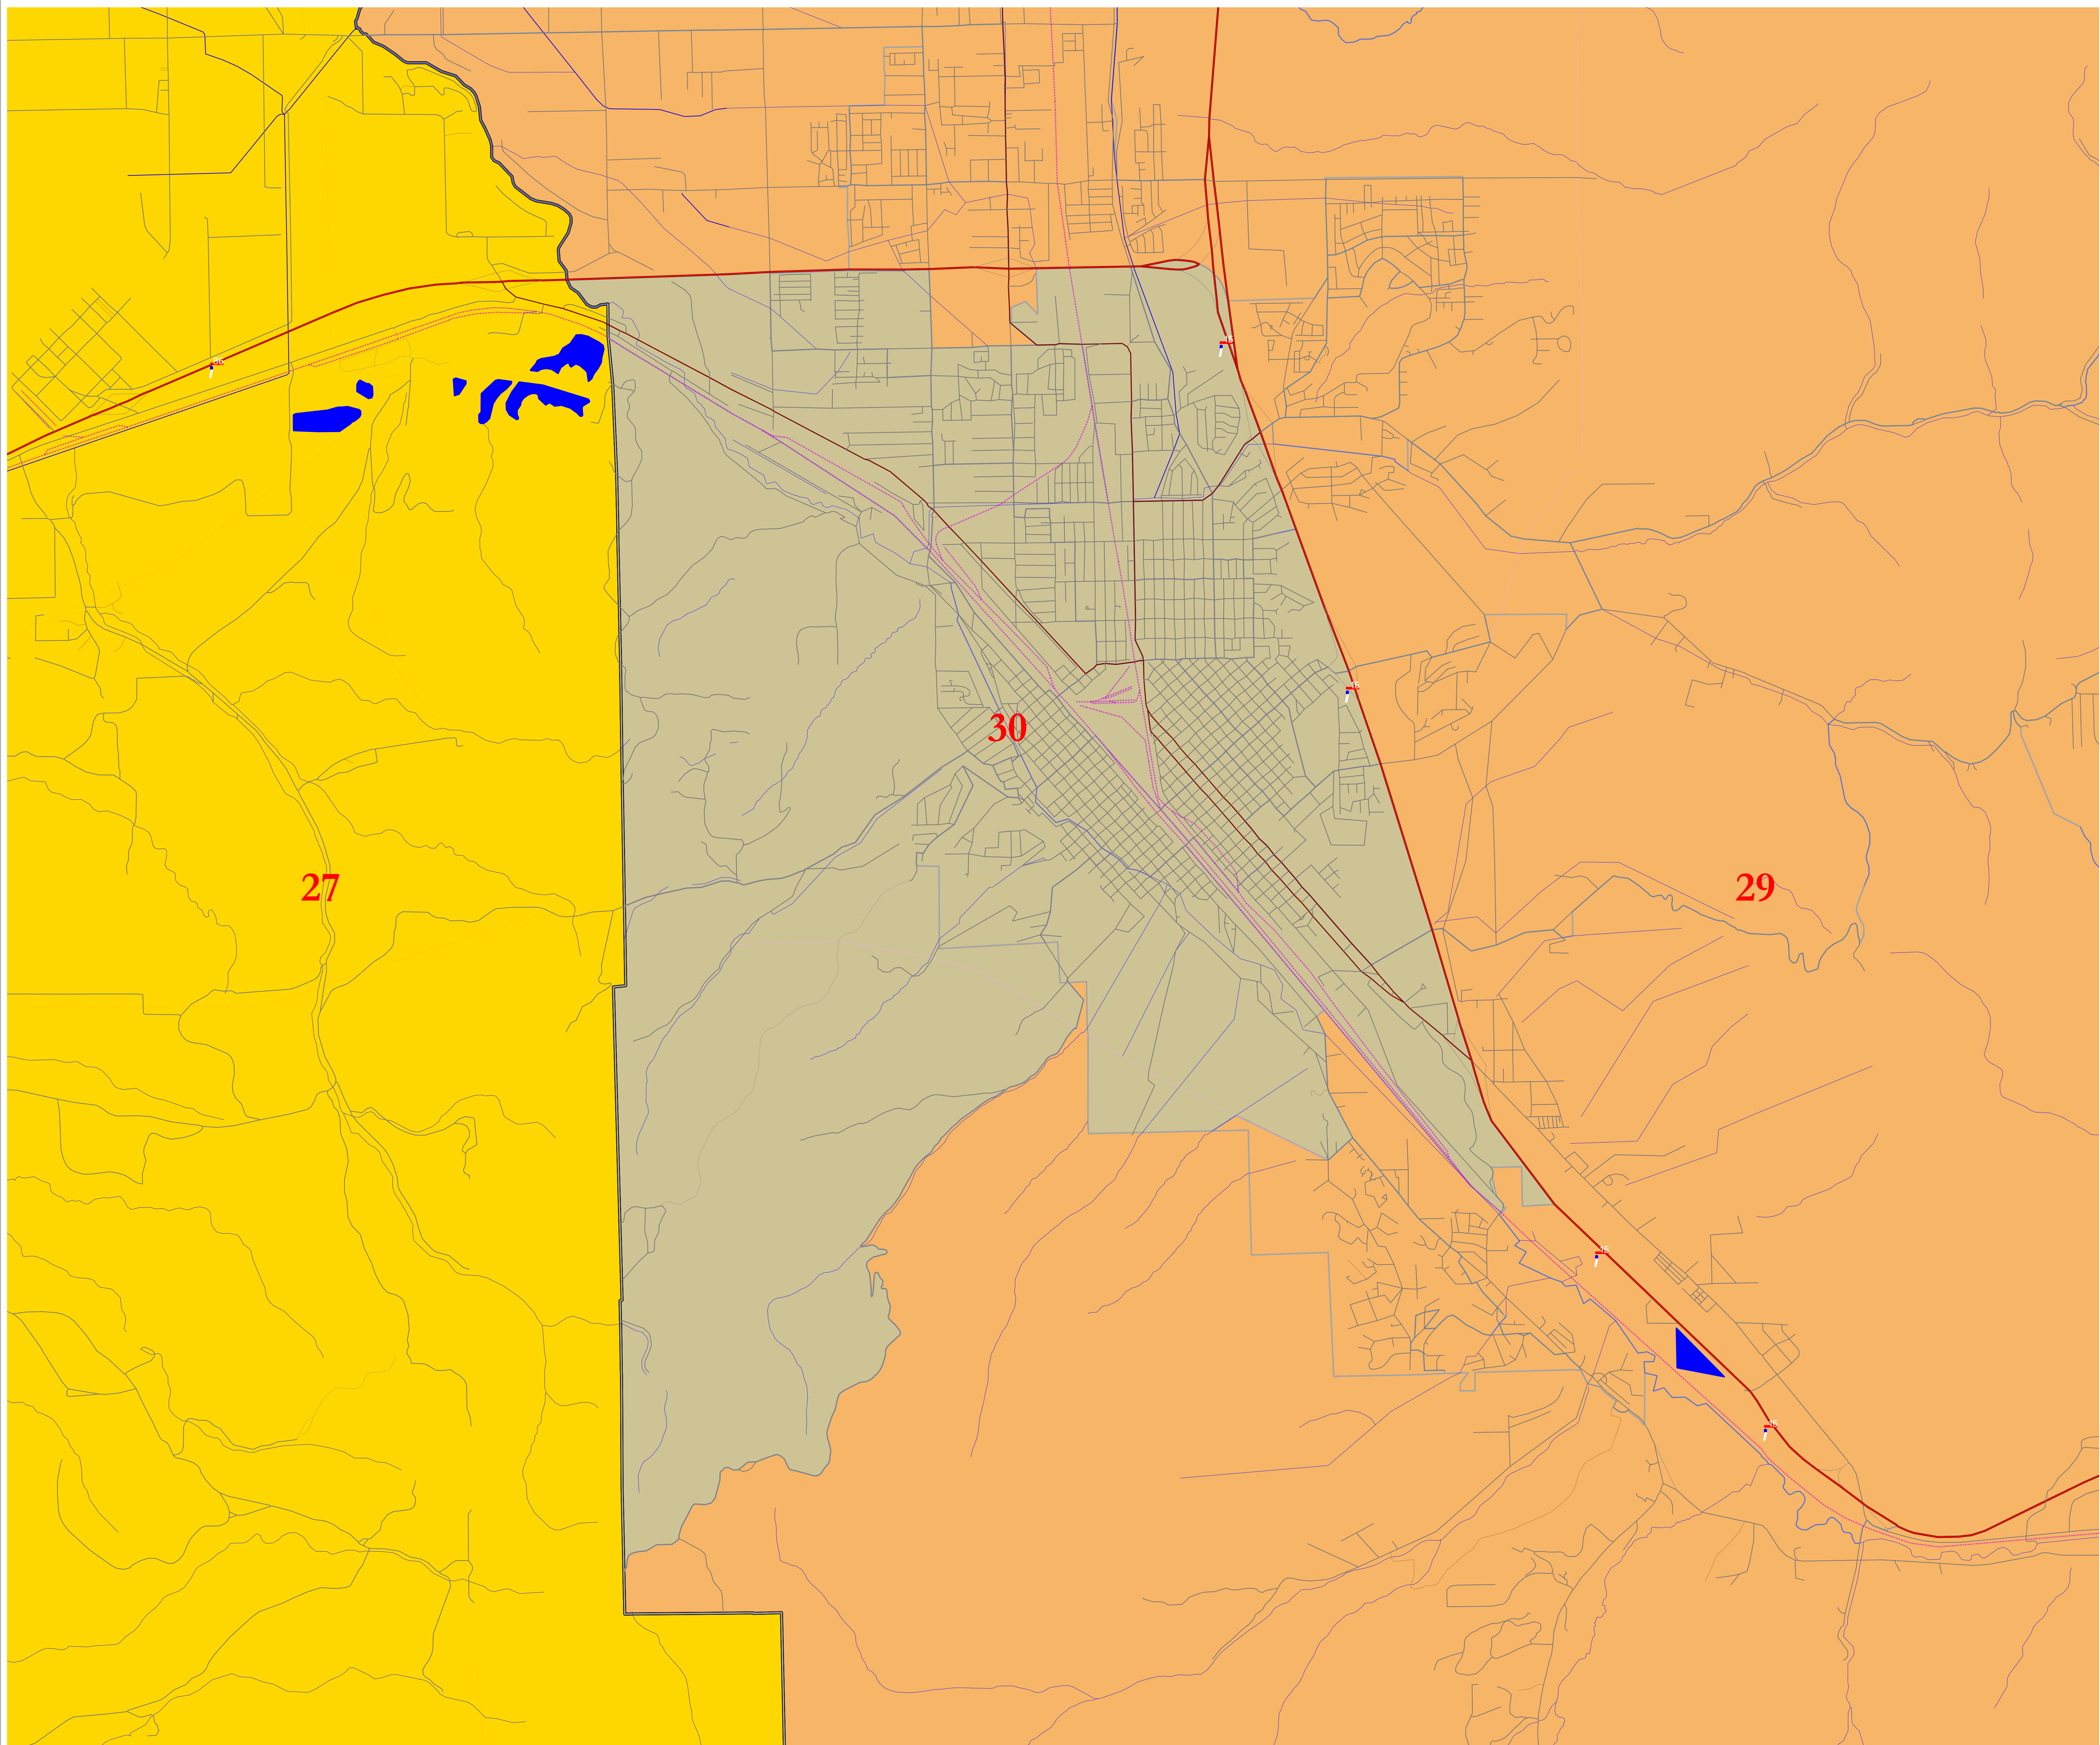

L97
Final Legislative District Plan
Adopted March 9th, 2002
Inset Map

Legend

- Redistricting Layers
- County Boundary
- VTD Boundary

0.2 0 0.2 Miles